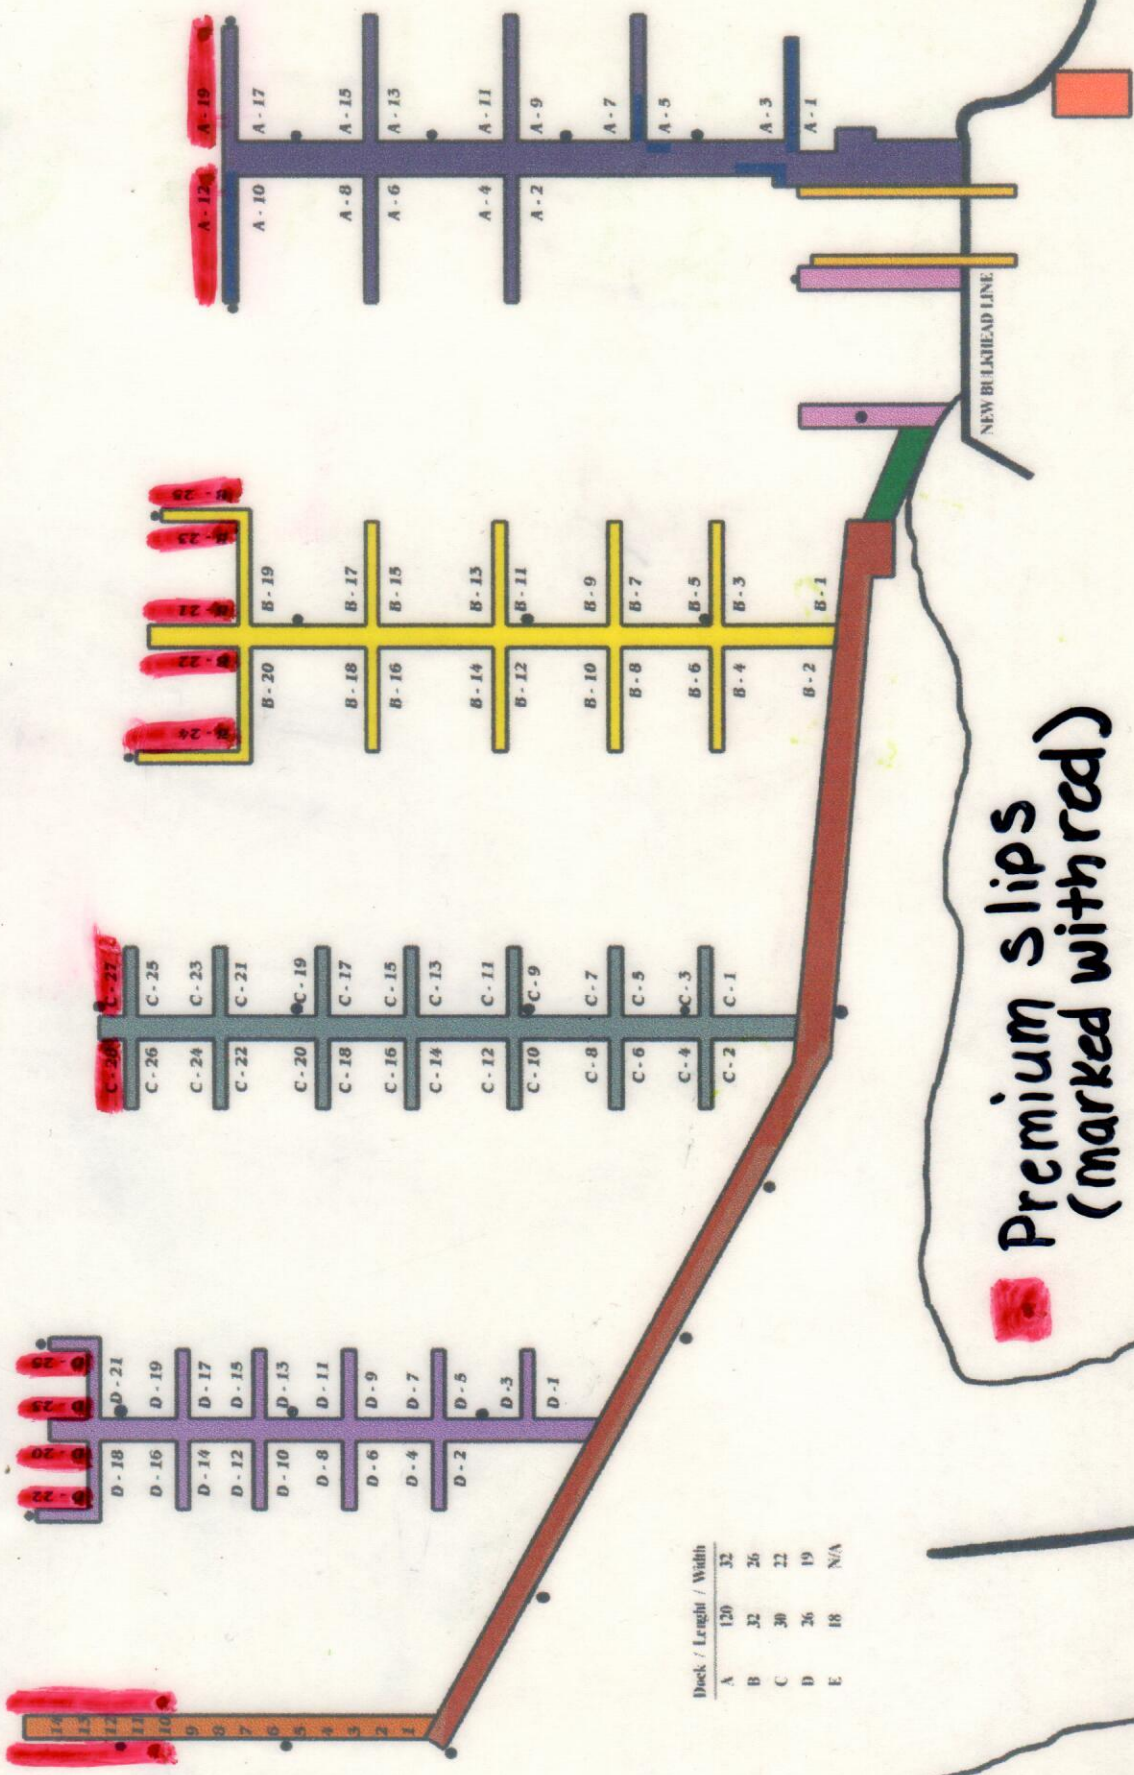

A

B

C

D

Premium slips
(marked with red)

Deck	Length	Width
A	120	32
B	32	26
C	30	22
D	26	19
E	18	N/A